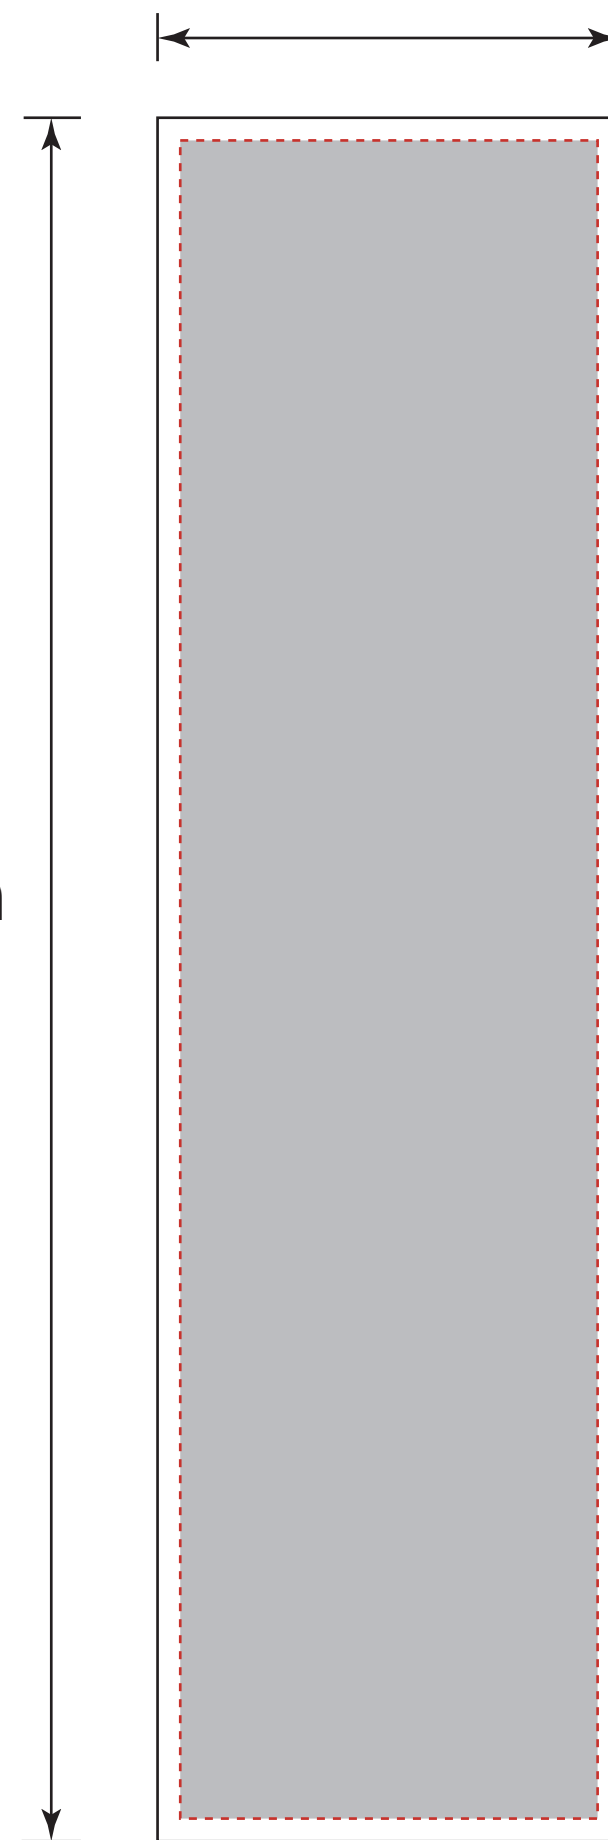

# 2FT Fabric Banner Stand- Standard

Front

612mm

2280mm

Back

612mm

2280mm

- Tips:
1. Please put your main artwork inside the gray area
  2. Please delete the layer before saving