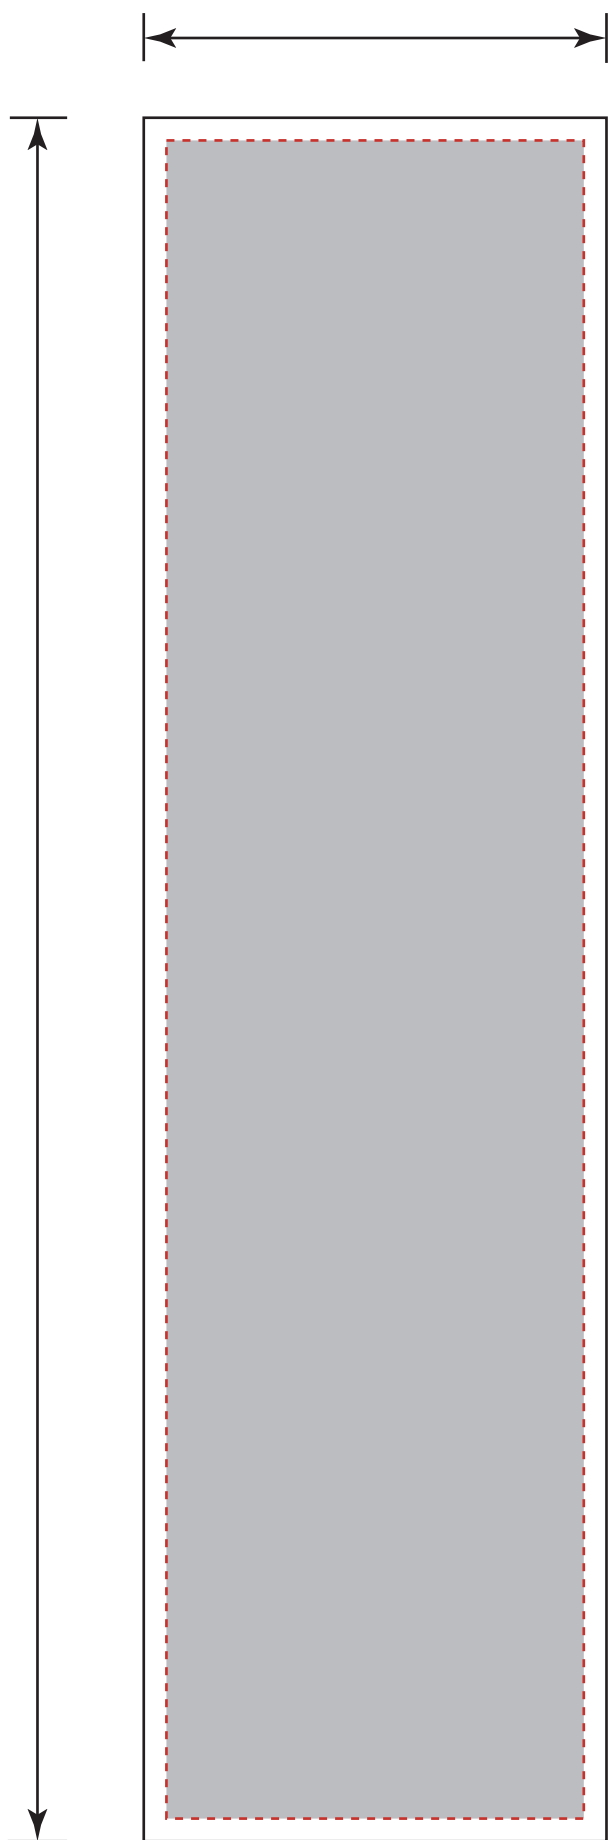

# 2FT Fabric Banner Stand- Standard

Front

612mm

2280mm

Back

612mm

2280mm

- Tips:
1. Please put your main artwork inside the gray area
  2. Please delete the layer before saving